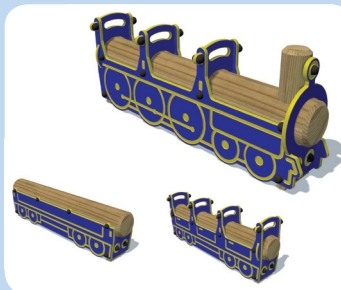

# Train Set - Engine

**Playforce**

*making playtime fun*

Range: Journey Play  
 Code: PTVL005-B-PT  
 Age: 2-7 yrs  
 Colour: Playtime. (Woodland option available)

Children can act out being a train driver, signal man & ticket collector

Security caps protect fixings

Use individually or include carriages

'Play Grade' timber logs provide a comfortable seat for the journey

Free Height of Fall: 0.55m  
 (---) Minimum Space 1.5m