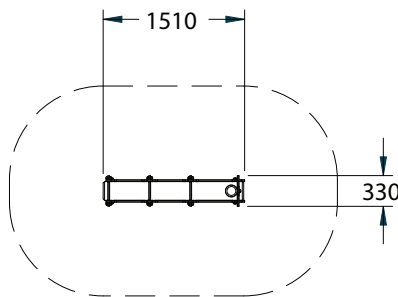

# Train Set - Engine

**Playforce**

*making playtime fun*

Range: Journey Play  
 Code: PTVL005-B-PT  
 Age: 2-7 yrs  
 Colour: Playtime. (Woodland option available)

Children can act out being a train driver, signal man & ticket collector

Security caps protect fixings

Use individually or include carriages

'Play Grade' timber logs provide a comfortable seat for the journey

Free Height of Fall: 0.55m  
 (---) Minimum Space 1.5m