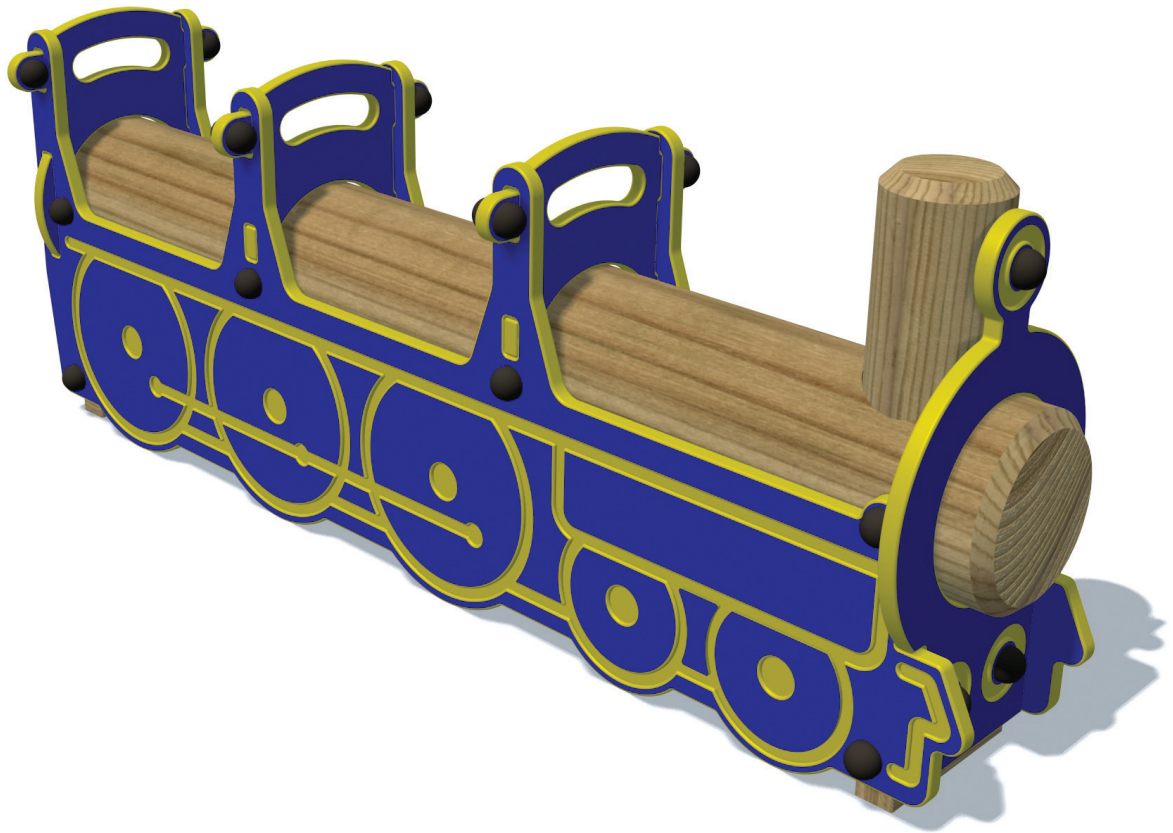

# Train Set - Engine

**Playforce**

*making playtime fun*

Range: Journey Play  
 Code: PTVL005-B-PT  
 Age: 2-7 yrs  
 Colour: Playtime. (Woodland option available)

Children can act out being a train driver, signal man & ticket collector

Security caps protect fixings

Use individually or include carriages

'Play Grade' timber logs provide a comfortable seat for the journey

Free Height of Fall: 0.55m  
 (---) Minimum Space 1.5m